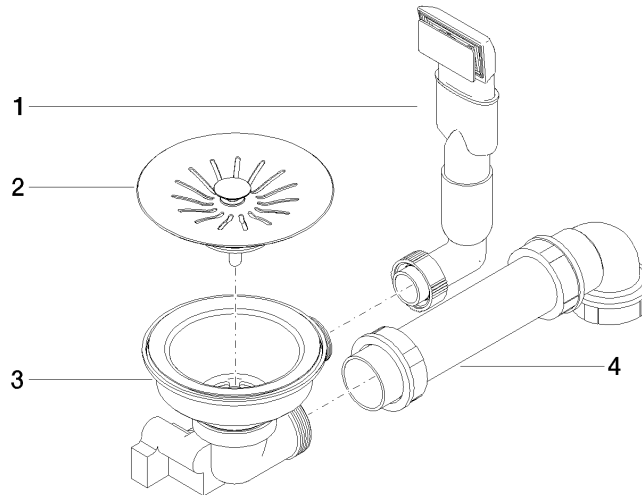

Pop-up waste and overflow closable by hand - Stainless Steel

10 400 003

- 3/2" drain valve closable by hand
- concealed overflow
- strainer insert

Only suitable for combining with polished high-grade steel kitchen sinks.

Pop-up waste and overflow closable by hand - Stainless Steel

10 400 003

mm [inches]

Pop-up waste and overflow closable by hand - Stainless Steel

10 400 003

Spare parts list

No.	Item Number	Name	Quantity used	Delivery time
1	90 11 01 200 09-85	connection	1	60
2	90 11 01 200 07-85	plug	1	60
3	90 11 01 200 08-85	casing (completely)	1	2
4	90 11 01 201 02 90	pipng	1	60