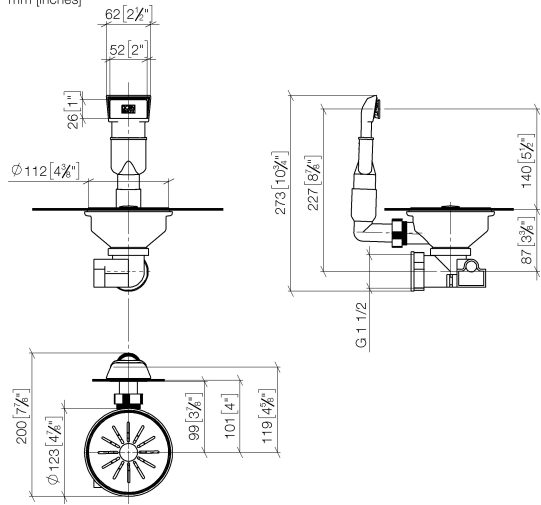

Pop-up waste and overflow closable by hand - Stainless Steel

10 400 003

- 3/2" drain valve closable by hand
- concealed overflow
- strainer insert

Only suitable for combining with polished high-grade steel kitchen sinks.

Pop-up waste and overflow closable by hand - Stainless Steel

10 400 003

mm [inches]

Pop-up waste and overflow closable by hand - Stainless Steel

10 400 003

Spare parts list

No.	Item Number	Name	Quantity used	Delivery time
1	90 11 01 200 09-85	connection	1	60
2	90 11 01 200 07-85	plug	1	60
3	90 11 01 200 08-85	casing (completely)	1	2
4	90 11 01 201 02 90	pipng	1	60